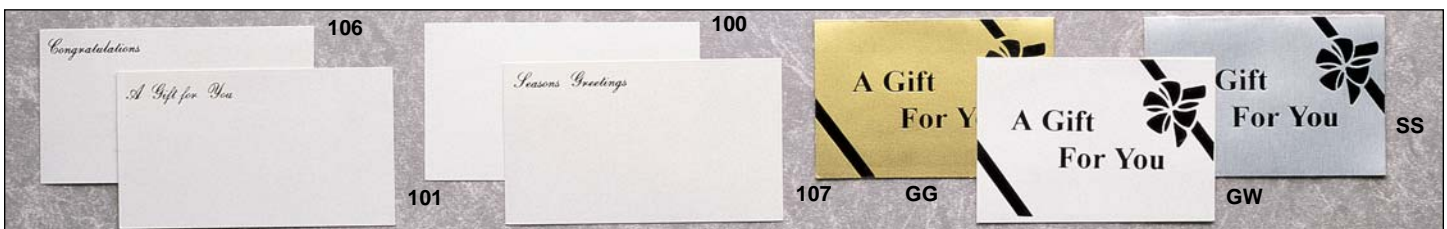

*Deluxe Ribbon Dispenser*

*Gum Tape*

*Double-Sided Ribbon Slitter*

*Bubble Wrap*

*Medallion Seals*

S-55 Silver

S-52 Gold

S-55 Gold

*Kraft Rolls*

*Enclosure Cards*

*Gift Tying Yarn*

- White (WHI)
- Pink (PIN)
- Daffodil (DAF)
- Red (RED)
- Cranberry (CRA)
- Green (GRE)
- Emerald (EME)
- Blue (BLU)
- Royal (ROY)
- Purple (PUR)
- Black (BLA)