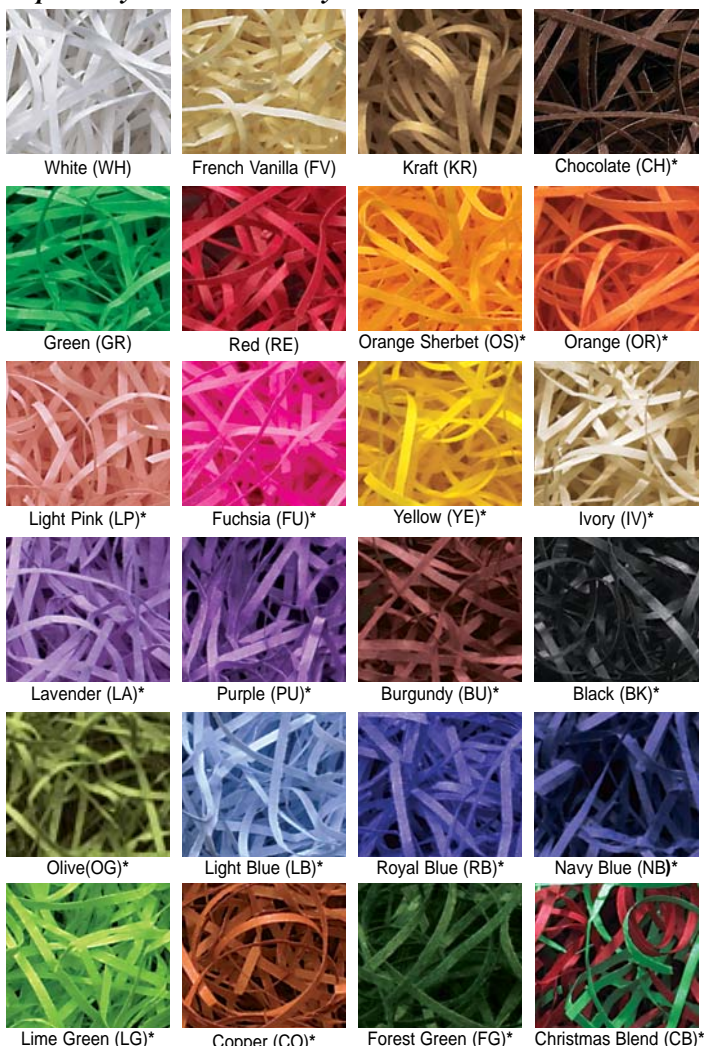

Shreds & Sheets

Paper Only - Crinkle Cut™

Paper Only - Parchment/VeryFine Cut™

Polypropylene Shred and Sheets

1 Unit = 1 Carton

Product Code	Description	Carton	Wt/Ctn
Crinkle Shred (40 Lb cartons ship at 70 Lb dimension weight via UPS)			
SP-10__	Colors & Christmas Blend	10 Lb.	12
SP-40__	Colors & Christmas Blend	40 Lb.	98-D
SP-10WH	White	10 Lb.	12
SP-40WH	White	40 Lb.	98-D
SP-10KR	Kraft	10 Lb.	12
SP-40KR	Kraft	40 Lb.	98-D
Parchment Shred			
SP-PAR__	Solid Colors, White & Christmas Blend	10 Lb.	12
SP-PARKR	Kraft	10 Lb.	12
Polypropylene Shred & Sheets			
Shreds 5lb. (1/8" Cut)			
SP-POLCLE	Clear	5 Lb.	6
SP-MYLSIL	Silver	5 Lb.	7
SP-MYL__	Solid Colors	5 Lb.	7
SP-MYLI20	20% Iridescent/ 80% Clear	5 Lb.	6
Sheets			
SP-M18SIL	Silver	18" x 30"	3
SP-M18__	Solid Colors	18" x 30"	3
SP-18IRI	Iridescent	18" x 30"	3
Rolls			
PO-30IRI	Iridescent	30" x 100'	2

*Denotes colors that will be drop shipped separately. Same day shipping not available.