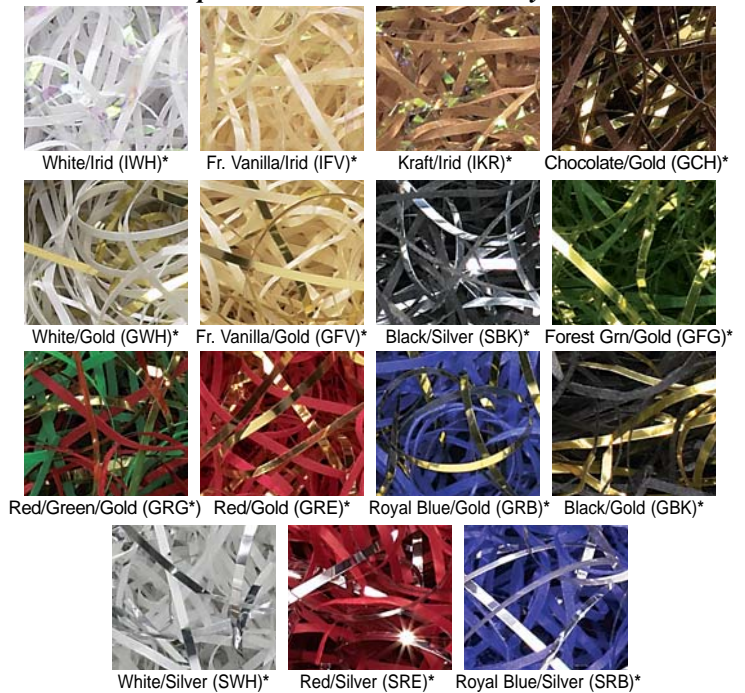

# Metallic & Paper Blended Shreds

## Metallic and Paper Blends™ - Crinkle Cut™

## Metallic and Paper Blends™ - Parchment/VeryFine Cut™

Product Code	Description	Ctn.	Wt/Ctn.
<b>Crinkle Shred</b>			
SP-10___	Gold Blends	10 Lb.	12
SP-10___	Silver Blends	10 Lb.	12
<b>Parchment Shred</b>			
SP-PARG___	Gold Blends	10 Lb.	12
SP-PARS___	Silver Blends	10 Lb.	12

\*Denotes colors that will be drop shipped separately. Same day shipping not available.