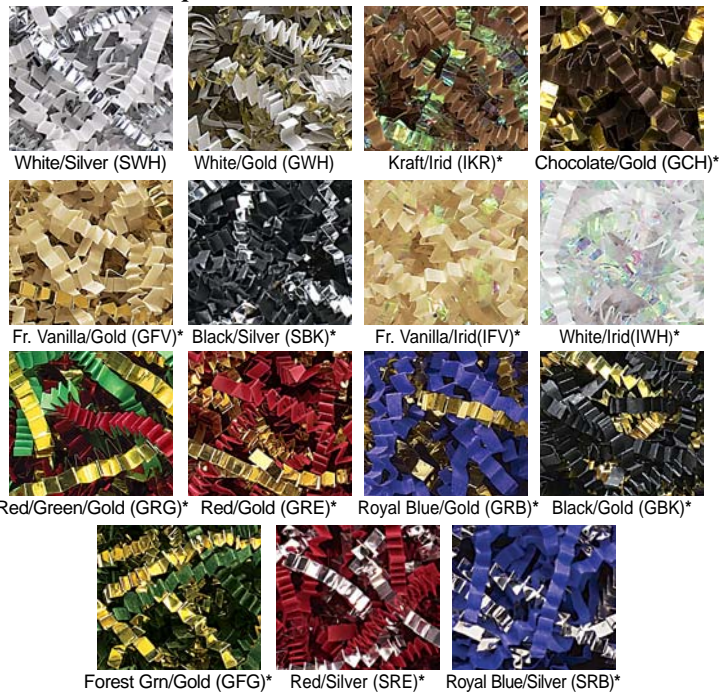

# Metallic & Paper Blended Shreds

## Metallic and Paper Blends™ - Crinkle Cut™

## Metallic and Paper Blends™ - Parchment/VeryFine Cut™

Product Code	Description	Ctn.	Wt/Ctn.
<b>Crinkle Shred</b>			
SP-10___	Gold Blends	10 Lb.	12
SP-10___	Silver Blends	10 Lb.	12
<b>Parchment Shred</b>			
SP-PARG___	Gold Blends	10 Lb.	12
SP-PARS___	Silver Blends	10 Lb.	12

\*Denotes colors that will be drop shipped separately. Same day shipping not available.