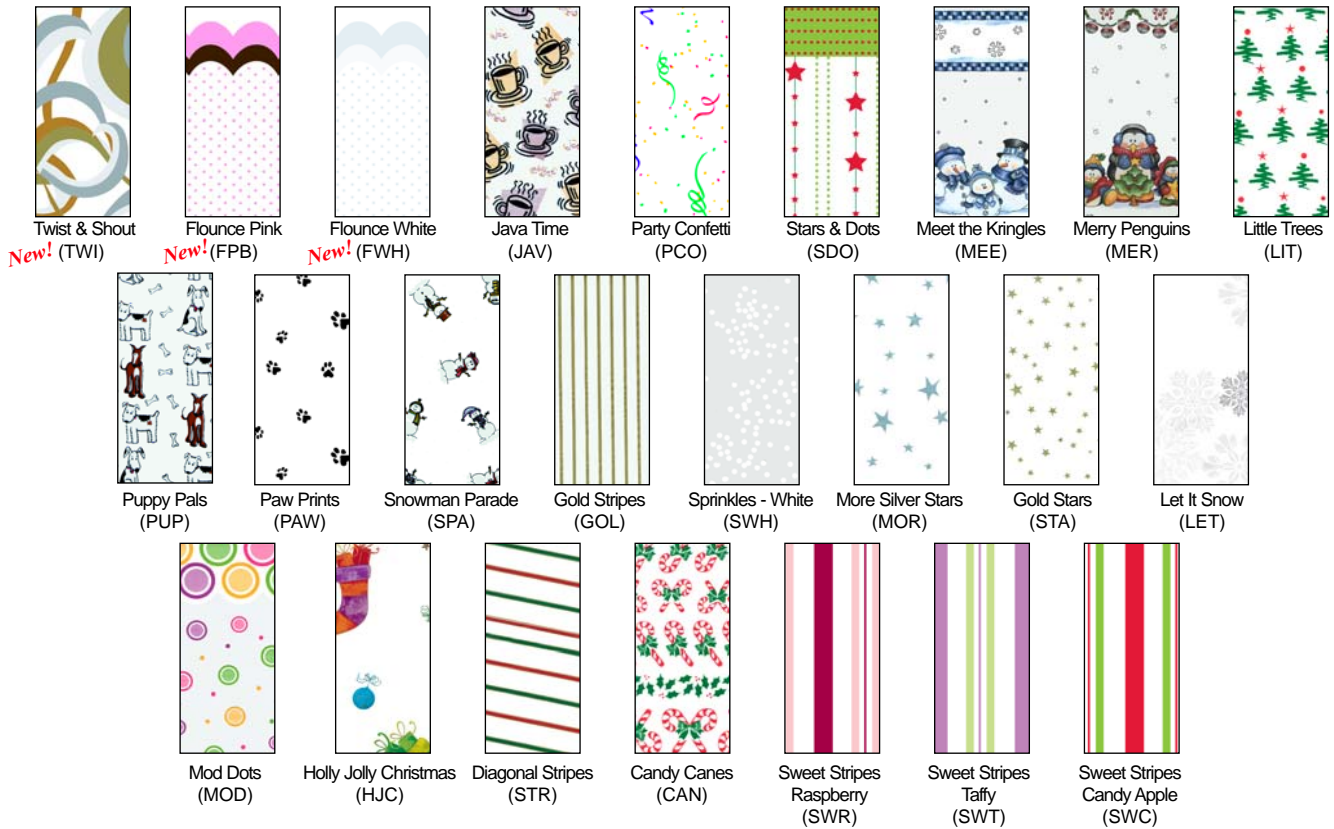

Polypropylene Bags & Ties

Basket Bags

Cone Bags

Simplex-Style Bags and Twist-Ties

24 Designs available in 4" x 2-1/2" x 9-1/2" Printed Bags

Product Code	Size/Color	Shape	Pkg.	Wt.	1 Unit = 1 Carton
Basket Bags (W x L)					
BB-1418CLEF	14" x 18"	Flat Bottom	100	3	
BB-1620CLEF	16" x 20"	Flat Bottom	100	4	
BB-1824CLEF	18" x 24"	Flat Bottom	100	5	
BB-2024CLEF	20" x 24"	Flat Bottom	100	6	
BB-20CLE	20" x 30"	Round Bottom	25	1	
BB-24CLE	24" x 30"	Round Bottom	25	2	
BB-28CLE	28" x 40"	Round Bottom	25	2	
Cone Bags (1.2 mil) (L x W)					
PO-CONE12	12" x 6"		100	1	
PO-CONE17	17" x 7-1/2"		100	2	
Twist-Ties Colors: Metallic Gold (GOL), Metallic Green (GRE), Metallic Red (RED), Metallic Silver (SIL) and Matte White (WHI)					
PO-TT___	4"		1000	4	
Simplex-Style Polypropylene Bags (0.8 Mil.)					
PO-BAG3	3-1/2" x 2" x 7-1/2"		100	1	
PO-BAG4	4" x 2-1/2" x 9-1/2"		100	1	
PO-BAG5	5" x 3" x 11-1/2"		100	2	
PO-BAG6	6" x 3-1/4" x 13-1/2"		100	2	
Printed Polypropylene Bags (1.2 mil)					
PO-BAG___	4" x 2-1/2" x 9-1/2"		100	1	