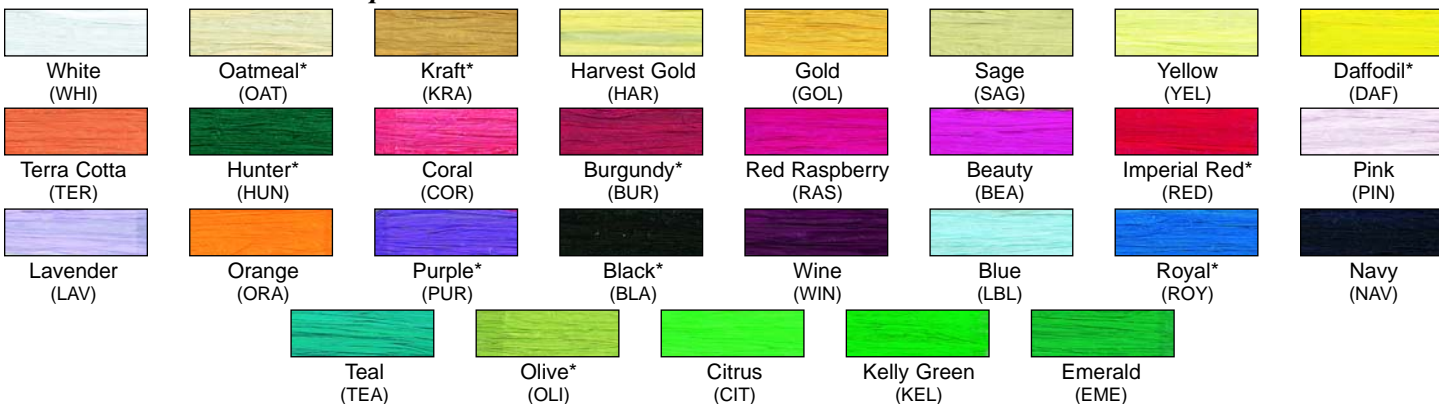

## Pearlized Colors - available in Wraphia I only

## Matte Colors available in Wraphia I and II

## Matte Colors only available in Wraphia I

\* Denotes colors available in 500 yard rolls. One continuous strand on a compact, easy to use core.