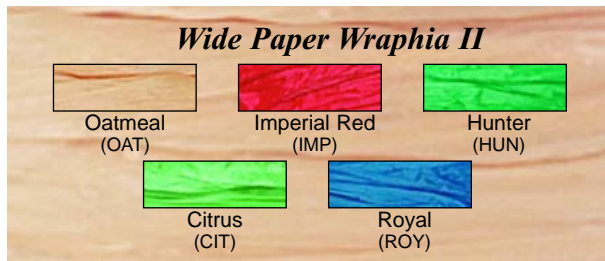

Wide Paper Wraphia II

1 Unit = 1 Roll

Product Code	Color	Size
Wraphia I - Premium Rayon		
BE-RAF___	Matte Colors	100 yd.
BE-PRAF___	Pearlized Colors	100 yd.
BE-RAF500___	Matte Colors*	500 yd.
BE-PRAF500___	Pearlized Colors*	500 yd.
Wraphia II - Standard Paper Finish		
BE-RAF2___	Matte Colors	100 yd.
Wraphia II Wide Paper Wraphia - 7/8" width		
BE-RAW2___	5 Matte Colors	100 yd.

* Denotes colors available in 500 yard rolls. One continuous strand on a compact, easy to use core.