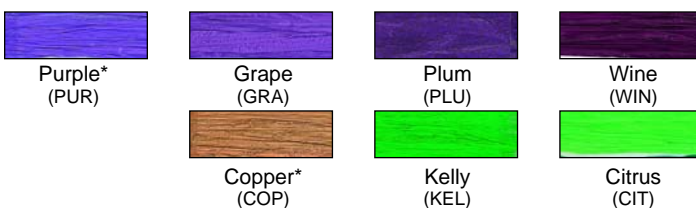

## Pearlized Colors - available in Wraphia I only

## Matte Colors available in Wraphia I and II

## Matte Colors only available in Wraphia I

\* Denotes colors available in 500 yard rolls. One continuous strand on a compact, easy to use core.