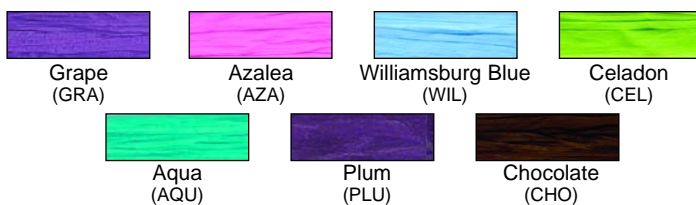

## Pearlized Colors - available in Wraphia I only

## Matte Colors available in Wraphia I and II

## Matte Colors only available in Wraphia I

\* Denotes colors available in 500 yard rolls. One continuous strand on a compact, easy to use core.