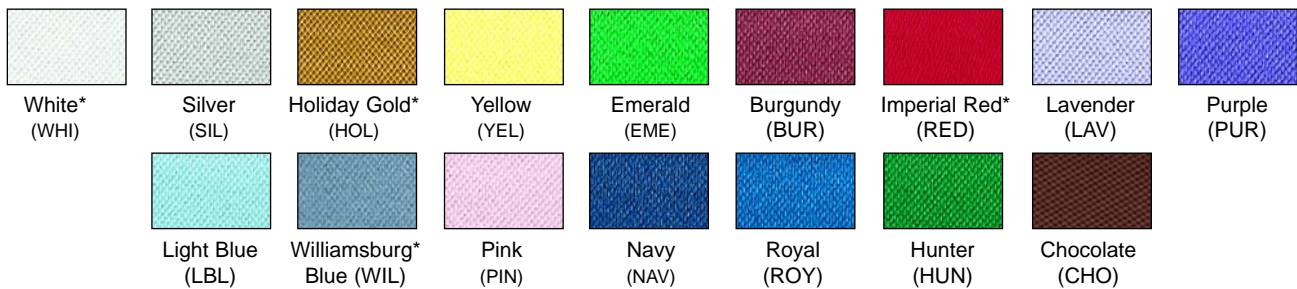

Flora-Satin & Nouveau Moire Ribbon

Flora-Satin Embossed Ribbon

Nouveau Moire Embossed Ribbon & Bows

Flora-Satin Basic Colors

Nouveau Moire Basic Colors

Glitter Flora-Satin Colors

Glitter Nouveau Moire

1 Unit = 1 Roll

Product Code	Size	Bows/Ctn.
Basic Flora-Satin Colors (recommended for use on S-81 Star Bow Machines)		
BE-FSR58	5/8" x 250 Yards Ribbon	
BE-FSR78	7/8" x 250 Yards Ribbon	
BE-FSR114 *	1-1/4" x 250 Yards Ribbon (Limited colors)	
Glitter Flora-Satin Colors (recommended for use on S-81 Star Bow Machines)		
BE-GFSR58	5/8" x 250 Yards Ribbon	
BE-GFSR78	7/8" x 250 Yards Ribbon	
BE-GFSR114	1-1/4" x 250 Yards Ribbon	
Nouveau Moire		
BE-NMR34	3/4" x 250 Yards Ribbon	
BE-NMR114	1-1/4" x 250 Yards Ribbon	
BE-NMB5 *	5" Pre-Notch Bows (Limited colors below)	100
Glitter Nouveau Moire		
BE-GNMR34	3/4" x 250 Yards Ribbon	
BE-GNMR114	1-1/4" x 250 Yards Ribbon	
BE-GNMB4	4" Pre-Notch Bows (Gold only)	100
BE-GNMB5	5" Pre-Notch Bows (Gold & Silver only)	100

Glitter flora-satin & Flora-satin star bows are available on a special order basis. Please inquire for pricing & information.
5" Pre-notch colors in Nouveau Moire: Gold, Holiday Gold, Hunter, Red & White.