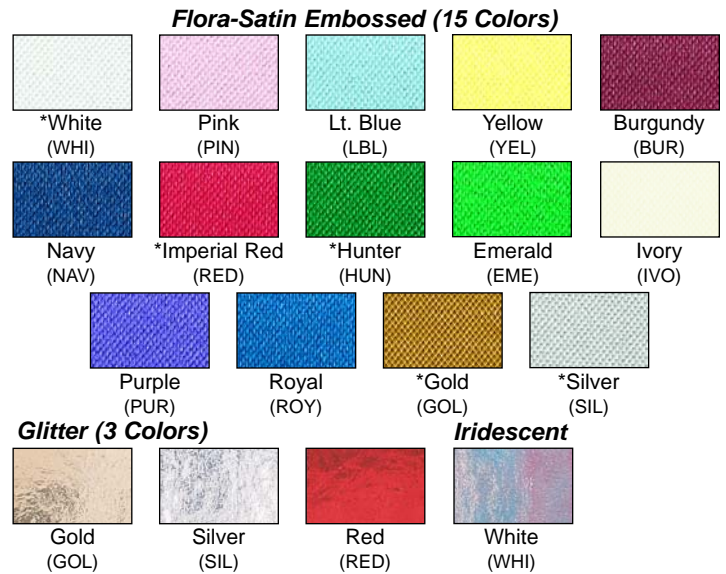

Silky Satin Ribbon

Perfect Bows

Perfect Bows are individually packaged and have 3/16" pull strings which can be curled or used to attach bow to package or basket.

1 Unit = 1 Roll/Ctn

Product Code	Size/Style	Bows/Box
Silky Satin Ribbon Recommended for use on the S-13 Pom Bow Machine. (Core adapters required See pg 52.)		
SS-916	9/16" x 100 Yard/Roll	
SS-78	7/8" x 100 Yard/Roll	
SS-1	1-5/16" x 100 Yard/Roll	
Perfect Bows		
Flora-Satin Embossed Colors		
BE-PB4	4" x 18 Loops, 3/4" ribbon	50
BE-PB5	5-1/2" x 20 Loops, 1-7/16" ribbon	50
BE-PB8 *	8" x 20 loops, 2-1/2" ribbon (Limited Colors)	50
Iridescent White		
BE-IPB5WHI	5" x 16 Loops, 1-1/4" ribbon	50
Glitter Colors		
BE-GPB4	4" x 18 Loops, 3/4" ribbon	50
BE-GPB5	5" x 16 Loops, 1-1/4" ribbon	50