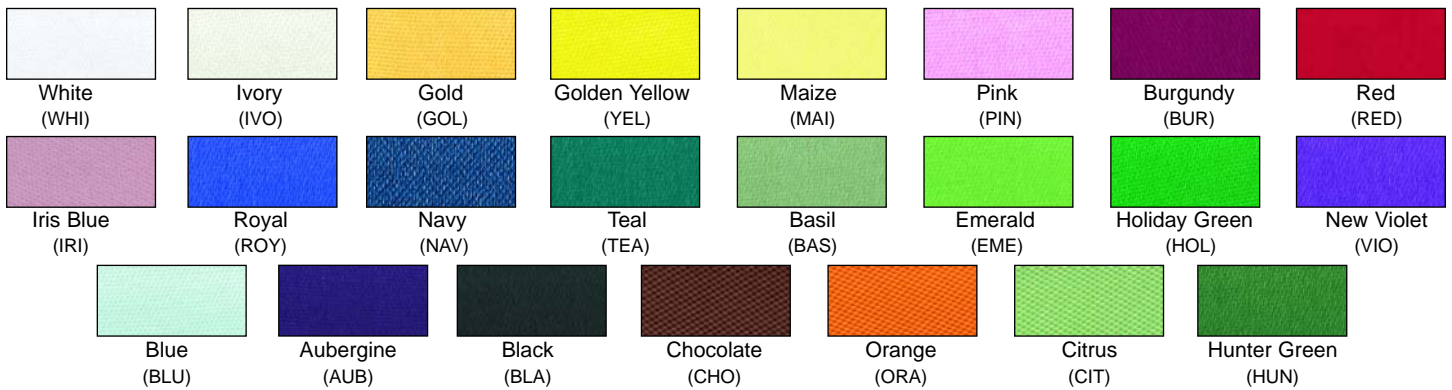

Silky Satin Ribbon

Perfect Bows

Perfect Bows are individually packaged and have 3/16" pull strings which can be curled or used to attach bow to package or basket.

1 Unit = 1 Roll/Ctn

Product Code	Size/Style	Bows/Box
Silky Satin Ribbon Recommended for use on the S-13 Pom Bow Machine. (Core adapters required See pg 52.)		
SS-916	9/16" x 100 Yard/Roll	
SS-78	7/8" x 100 Yard/Roll	
SS-1	1-5/16" x 100 Yard/Roll	
Perfect Bows		
Flora-Satin Embossed Colors		
BE-PB4	4" x 18 Loops, 3/4" ribbon	50
BE-PB5	5-1/2" x 20 Loops, 1-7/16" ribbon	50
BE-PB8 *	8" x 20 loops, 2-1/2" ribbon (Limited Colors)	50
Iridescent White		
BE-IPB5WHI	5" x 16 Loops, 1-1/4" ribbon	50
Glitter Colors		
BE-GPB4	4" x 18 Loops, 3/4" ribbon	50
BE-GPB5	5" x 16 Loops, 1-1/4" ribbon	50