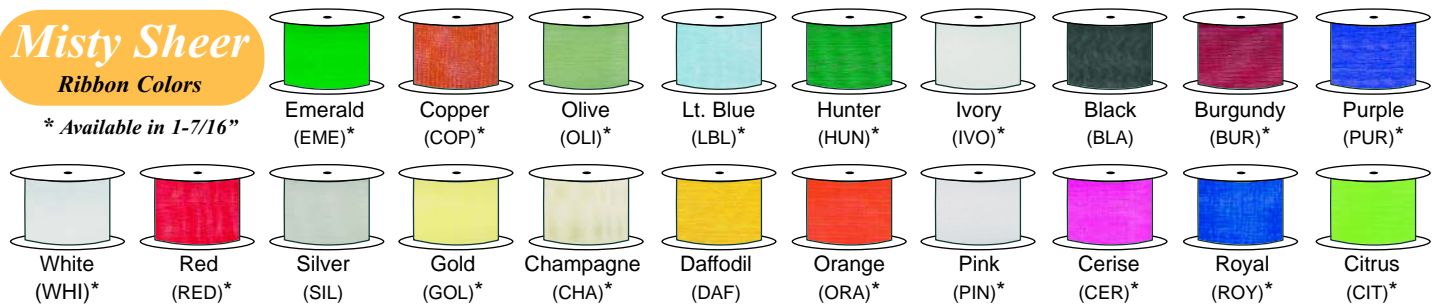

# Misty Sheer Ribbons & Tulle

**Misty Sheer**

**Standard Tulle**

## Misty Sheer Ribbon Colors

\* Available in 1-7/16"

## Glimmer Tulle Colors

1 Unit = 1 Roll

#### Tulle Standard Colors

TU-3	3" x 25 Yards
TU-6	6" x 25 Yards
TU-27	27" x 100 Yards (Only available in White or Ivory)