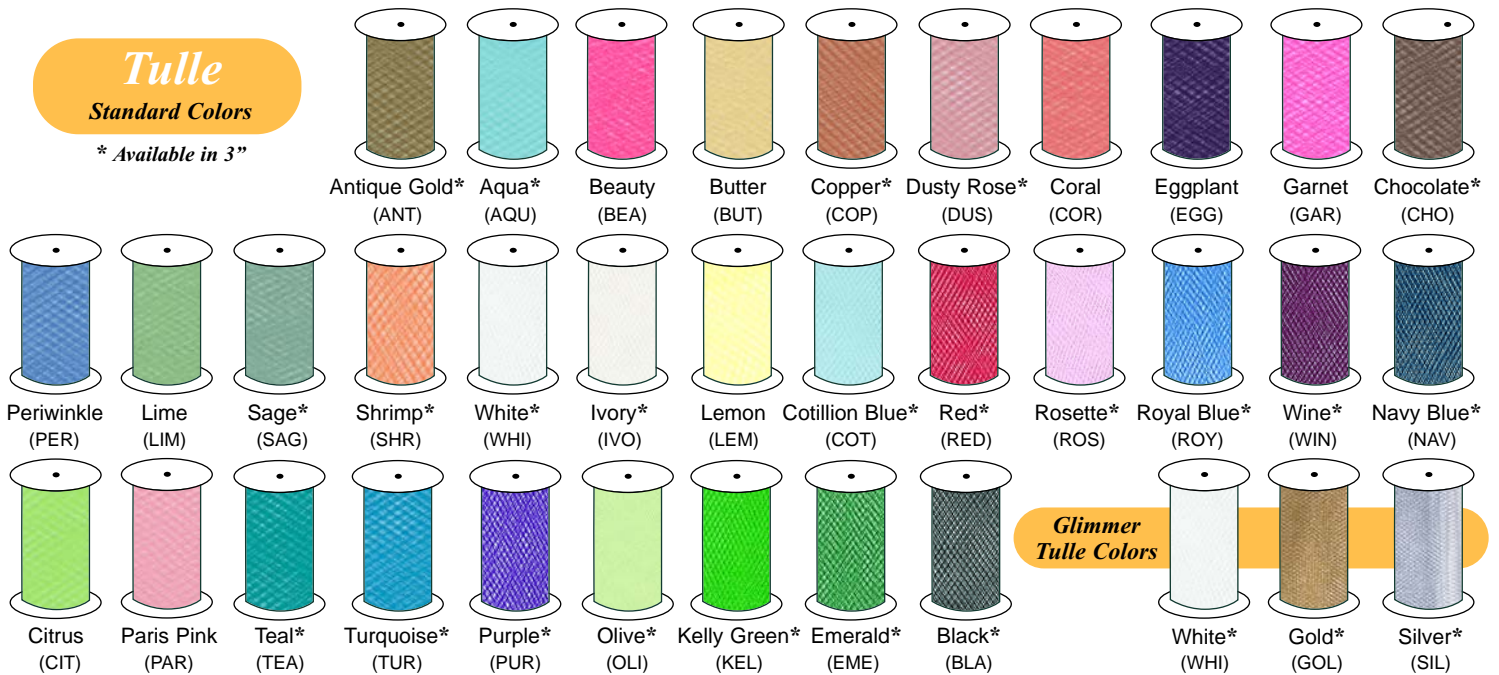

# Misty Sheer Ribbons & Tulle

**Misty Sheer**

**Standard Tulle**

## Misty Sheer Ribbon Colors

\* Available in 1-7/16"

## Tulle

Standard Colors

\* Available in 3"

#### Tulle Standard Colors

TU-3	3" x 25 Yards
TU-6	6" x 25 Yards
TU-27	27" x 100 Yards (Only available in White or Ivory)